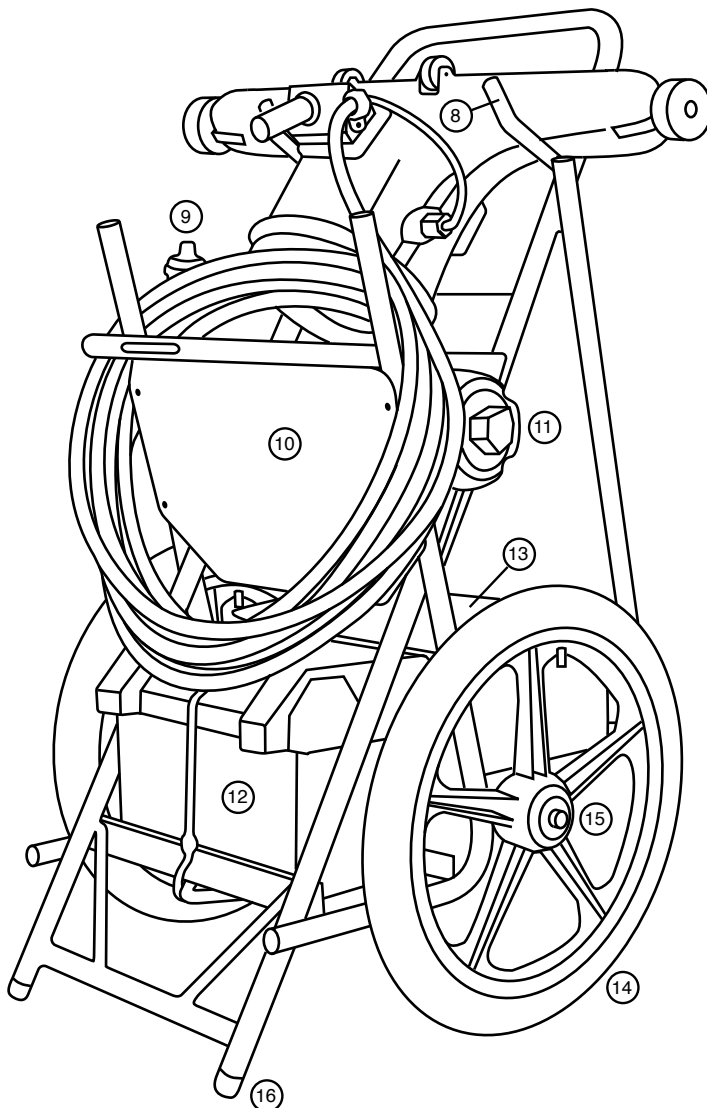

# HAMMER·HEAD™

PATENTED PERFORMANCE

2007 SERVICE-30 PARTS

## HAMMERHEAD 30" VACUUM HEAD

- HHI305 40FT MOTOR/CORD (NO PROP)
- ① HHI000 4 BLADE PROP
- HHI002 2 BLADE PROP
- HHI010 PROP PIN
- HHI020 PROP NUT
- ② HHI035 30" SERVICE HEAD HALVES (EACH)
- ③ HHI225 SS YOKE SWIVEL HANDLE (no block)
- ④ HHI230 YOKE ASSEMBLY COMPLETE
- ⑤ HHI155 SMALL DRAG WHEELS (w/hardware)
  
- ⑥ HHI150 LARGE WHEELS (w/bushing)

## HHI320 30" VACUUM HEAD COMPLETE

Includes motor, prop, cord, 60FT of floating cord, 30" head, debris bag, and all hardware.

QUESTIONS ABOUT PARTS, REPAIRS,  
OR CUSTOM ORDERS? CALL US!

## HAMMERHEAD SERVICE-30 VACUUM UNIT

(MOUNT NOT SHOWN)

- ⑧ HHI275 HEAD BRACKET PAD
- ⑨ HH5057 SOAP BOTTLE
- HHI120 SOAP BOTTLE CAGE
- ⑩ HHI085 V-TRAY SET (FRONT AND BACK)
- ⑪ HHI060 ON/OFF SWITCH
- HHI080 FRAME PLUG SET (6)
- HHI125 24" BUNGEE CORD (TO SECURE HEAD)
- HHI130 18" BUNGEE CORD
- ⑫ HH5056 BATTERY BOX
- HH5055 ACCESSORY BOX - LIGHT DUTY GRAY
- ⑬ HH5055B ACCESSORY BOX - HEAVY DUTY
- HHI052 SS AXLE
- HHI052A WHEEL BEARINGS (EACH)
- ⑭ HHI050 20" WHEEL COMPLETE
- HHI050A REPLACEMENT 20" INNER TUBE
- HHI050B REPLACEMENT 20" GRAY TIRE
- ⑮ HHI251 SS AXLE SHAFT COLLAR
- ⑯ HHI075 CART LEG SKID (EACH)