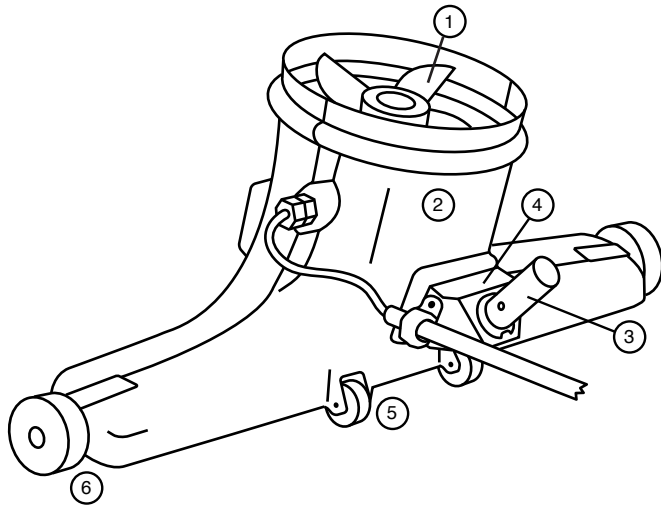

# HAMMER·HEAD™

PATENTED PERFORMANCE

2007 SERVICE-30 PARTS

## HAMMERHEAD 30" VACUUM HEAD

- HHI305 40FT MOTOR/CORD (NO PROP)
- ① HHI000 4 BLADE PROP
- HHI002 2 BLADE PROP
- HHI010 PROP PIN
- HHI020 PROP NUT
- ② HHI035 30" SERVICE HEAD HALVES (EACH)
- ③ HHI225 SS YOKE SWIVEL HANDLE (no block)
- ④ HHI230 YOKE ASSEMBLY COMPLETE
- ⑤ HHI155 SMALL DRAG WHEELS (w/hardware)
  
- ⑥ HHI150 LARGE WHEELS (w/bushing)

## HHI320 30" VACUUM HEAD COMPLETE

Includes motor, prop, cord, 60FT of floating cord, 30" head, debris bag, and all hardware.

QUESTIONS ABOUT PARTS, REPAIRS,  
OR CUSTOM ORDERS? CALL US!

## HAMMERHEAD SERVICE-30 VACUUM UNIT

(MOUNT NOT SHOWN)

- ⑧ HHI275 HEAD BRACKET PAD
- ⑨ HH5057 SOAP BOTTLE
- HHI120 SOAP BOTTLE CAGE
- ⑩ HHI085 V-TRAY SET (FRONT AND BACK)
- ⑪ HHI060 ON/OFF SWITCH
- HHI080 FRAME PLUG SET (6)
- HHI125 24" BUNGEE CORD (TO SECURE HEAD)
- HHI130 18" BUNGEE CORD
- ⑫ HH5056 BATTERY BOX
- HH5055 ACCESSORY BOX - LIGHT DUTY GRAY
- ⑬ HH5055B ACCESSORY BOX - HEAVY DUTY
- HHI052 SS AXLE
- HHI052A WHEEL BEARINGS (EACH)
- ⑭ HHI050 20" WHEEL COMPLETE
- HHI050A REPLACEMENT 20" INNER TUBE
- HHI050B REPLACEMENT 20" GRAY TIRE
- ⑮ HHI251 SS AXLE SHAFT COLLAR
- ⑯ HHI075 CART LEG SKID (EACH)